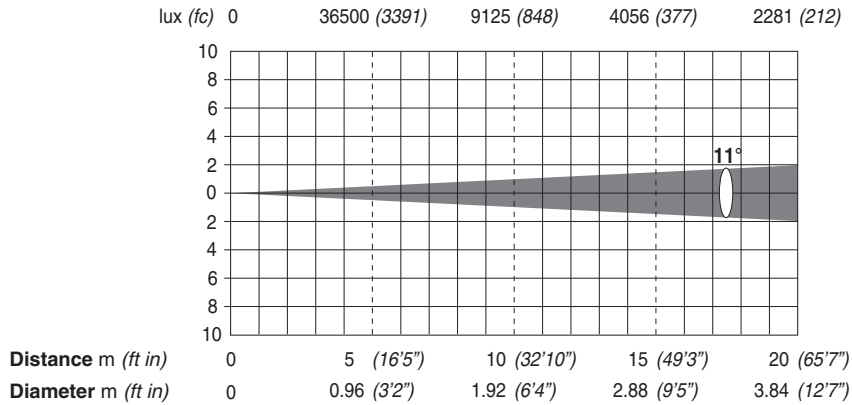

**ALPHA PROFILE 800 "ST"**

**Minimum Zoom (11°)**

**Minimum Zoom with Frost (13.7°)**

**Maximum Zoom (55.5°)**

**Maximum Zoom with Frost (55.5°)**

**Minimum Zoom in extra-run (7.6°)**

**Minimum Zoom in extra-run with Frost (12.6°)**