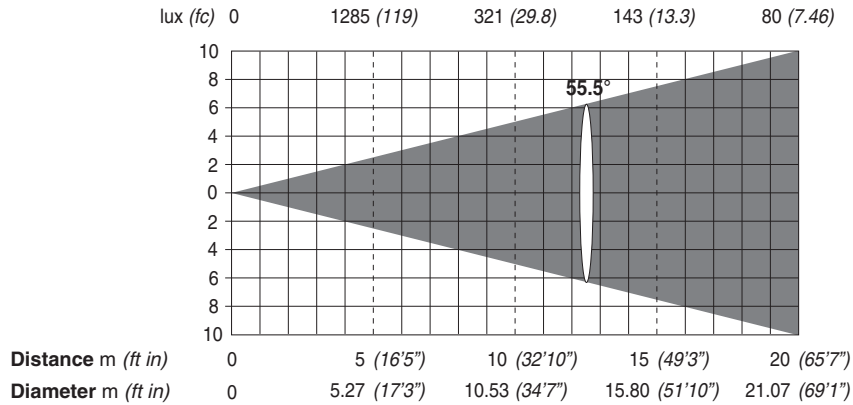

**ALPHA PROFILE 800 "ST"**

**Minimum Zoom (11°)**

**Minimum Zoom with Frost (13.7°)**

**Maximum Zoom (55.5°)**

**Maximum Zoom with Frost (55.5°)**

**Minimum Zoom in extra-run (7.6°)**

**Minimum Zoom in extra-run with Frost (12.6°)**