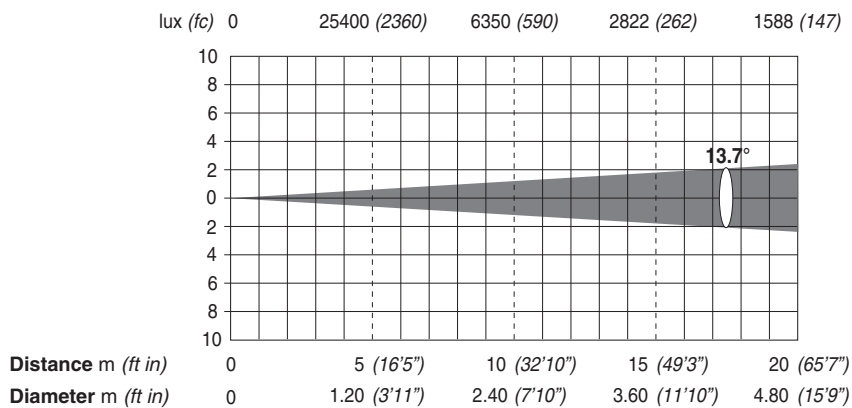

**ALPHA PROFILE 800 "ST"**

**Minimum Zoom (11°)**

**Minimum Zoom with Frost (13.7°)**

**Maximum Zoom (55.5°)**

**Maximum Zoom with Frost (55.5°)**

**Minimum Zoom in extra-run (7.6°)**

**Minimum Zoom in extra-run with Frost (12.6°)**