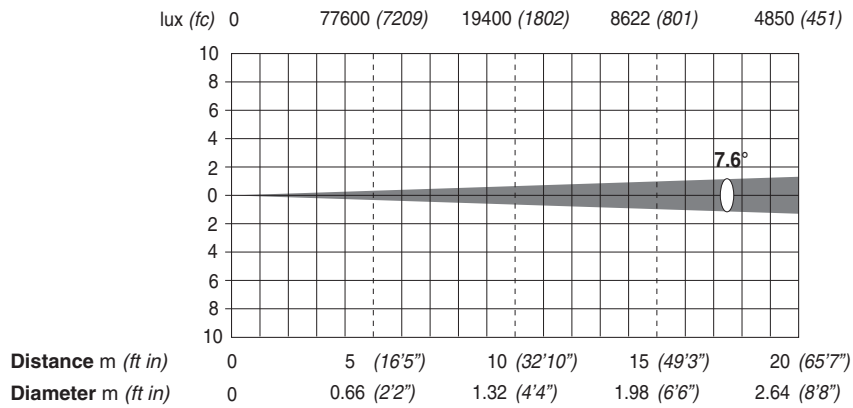

**ALPHA PROFILE 800 "ST"**

**Minimum Zoom (11°)**

**Minimum Zoom with Frost (13.7°)**

**Maximum Zoom (55.5°)**

**Maximum Zoom with Frost (55.5°)**

**Minimum Zoom in extra-run (7.6°)**

**Minimum Zoom in extra-run with Frost (12.6°)**