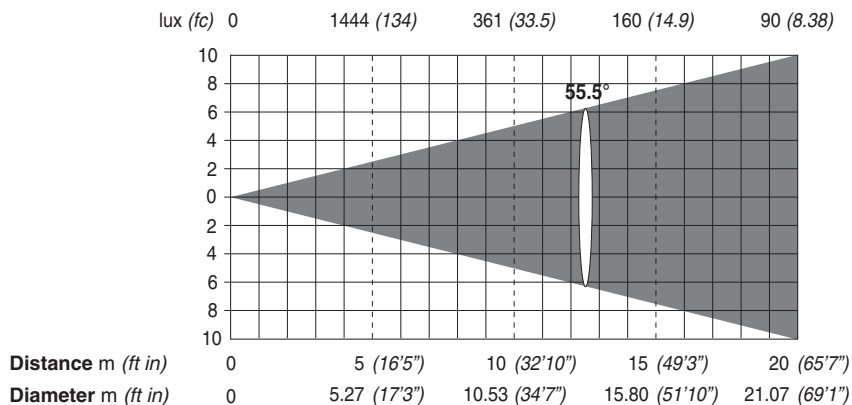

**ALPHA PROFILE 800 "ST"**

**Minimum Zoom (11°)**

**Minimum Zoom with Frost (13.7°)**

**Maximum Zoom (55.5°)**

**Maximum Zoom with Frost (55.5°)**

**Minimum Zoom in extra-run (7.6°)**

**Minimum Zoom in extra-run with Frost (12.6°)**