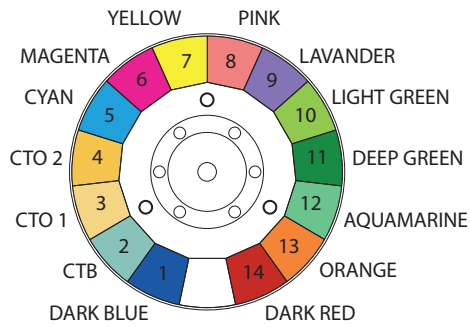

Sharp

Fixed Color Wheel

252087/801

Fixed Gobo Wheel

252110/001